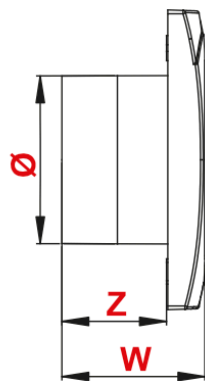

35
Pa

Equipment

Terminal block

Pull switch

Timer (switch off delay)

INDEX

Ø100

WV100

WV100W

WV100T

Dimensions

Ø100

	Ø	A	B	X	Y	W	Z
Ø100	100	133	133	159	179	85	62