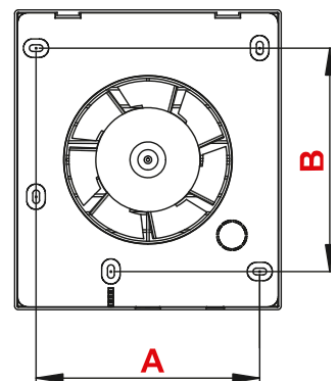

35
Pa

Equipment

Terminal block

Pull switch

Timer (switch off delay)

INDEX

Ø100

WV100

WV100W

WV100T

Dimensions

Ø100

	Ø	A	B	X	Y	W	Z
Ø100	100	133	133	159	179	85	62