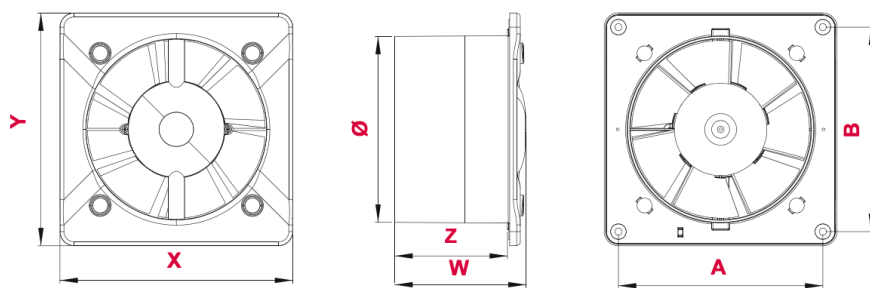

PANEL

FAN

Equipment

	Easy Clip	▼
	Terminal block	▼
	Pull switch	▼
	Timer (switch off delay)	▼
	Humidity sensor + timer	▼
	Microwave motion sensor + timer	▼
	Time and speed governor	▼

	INDEX					
ø100	KWT100	●				
	KWT100W		●			
	KWT100T			●		
	KWT100H			●	●	
	KWT100CTR			●		●
	NOWOŚĆ KWT100M			●		●
ø125	KWT125	●				
	KWT125W		●			
	KWT125T			●		
	KWT125H			●	●	
	KWT125CTR			●		●
	NOWOŚĆ KWT125M			●		●

Dimensions

	ø	A	B	X	Y	W	Z
ø100	100	109	109	128	128	88	77
ø125	125	137	137	156	156	88	77