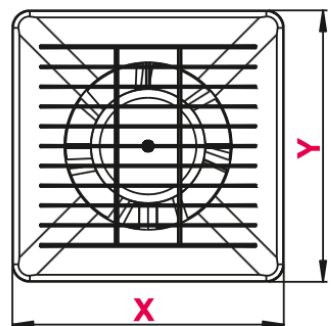

30
Pa

Equipment

Terminal block

Pull switch

Timer (switch off delay)

INDEX

ø100

WB100

WB100W

WB100T

Dimensions

ø100

	Ø	A	B	X	Y	W	Z
ø100	100	130	130	154	154	98	77