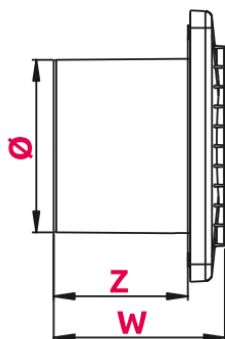

30
Pa

Equipment

Terminal block

Pull switch

Timer (switch off delay)

INDEX

ø100

WB100

WB100W

WB100T

Dimensions

ø100

	Ø	A	B	X	Y	W	Z
ø100	100	130	130	154	154	98	77