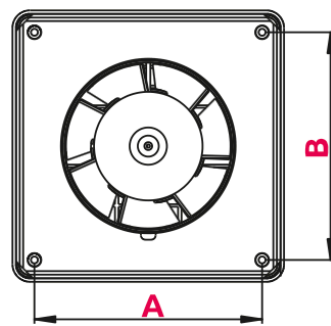

30
Pa

Equipment

Terminal block

Pull switch

Timer (switch off delay)

INDEX

ø100

WB100

WB100W

WB100T

Dimensions

ø100

	Ø	A	B	X	Y	W	Z
ø100	100	130	130	154	154	98	77