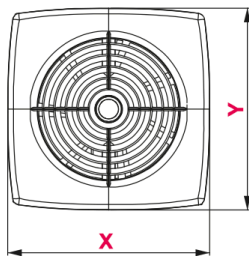

Pull switch

Timer (switch off delay)

Humidity sensor + timer

Motion sensor + timer

INDEX

ø100	WR100	●				
	WR100W		●			
	WR100T			●		
	WR100H			●	●	
	WR100R			●		●
ø125	WR125	●				
	WR125W		●			
	WR125T			●		
	WR125H			●	●	
	WR125R			●		●
ø150	WR150	●				
	WR150W		●			
	WR150T			●		
	WR150H			●	●	
	WR150R			●		●

Dimensions

	ø	A	B	X	Y	W	Z
ø100	100	109	109	142	142	94	77
ø125	125	137	137	172	172	94	77
ø150	150	162	162	197	197	100	82.5