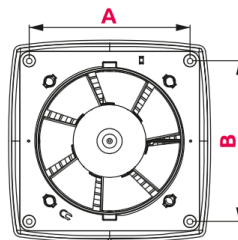

Pull switch

Timer (switch off delay)

Humidity sensor + timer

Motion sensor + timer

INDEX

ø100	WR100	●				
	WR100W		●			
	WR100T			●		
	WR100H			●	●	
	WR100R			●		●
ø125	WR125	●				
	WR125W		●			
	WR125T			●		
	WR125H			●	●	
	WR125R			●		●
ø150	WR150	●				
	WR150W		●			
	WR150T			●		
	WR150H			●	●	
	WR150R			●		●

Dimensions

	ø	A	B	X	Y	W	Z
ø100	100	109	109	142	142	94	77
ø125	125	137	137	172	172	94	77
ø150	150	162	162	197	197	100	82.5