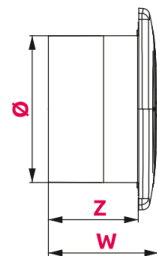

Pull switch

Timer (switch off delay)

Humidity sensor + timer

Motion sensor + timer

INDEX

ø100	WR100	●				
	WR100W		●			
	WR100T			●		
	WR100H			●	●	
	WR100R			●		●
ø125	WR125	●				
	WR125W		●			
	WR125T			●		
	WR125H			●	●	
	WR125R			●		●
ø150	WR150	●				
	WR150W		●			
	WR150T			●		
	WR150H			●	●	
	WR150R			●		●

Dimensions

	ø	A	B	X	Y	W	Z
ø100	100	109	109	142	142	94	77
ø125	125	137	137	172	172	94	77
ø150	150	162	162	197	197	100	82.5