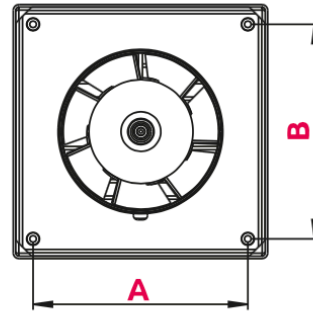

Pull switch

Timer (switch off delay)

Humidity sensor + timer

INDEX

ø100

WAB100

WAB100W

WAB100T

WAB100H

Dimensions

ø100

Ø	A	B	X	Y	W	Z
100	130	130	154	154	87	77