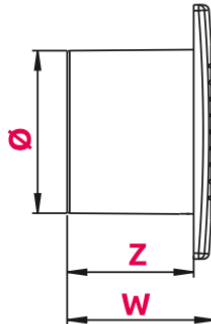

Pull switch

Timer (switch off delay)

Humidity sensor + timer

INDEX

ø100

WAB100

WAB100W

WAB100T

WAB100H

Dimensions

ø100

Ø	A	B	X	Y	W	Z
100	130	130	154	154	87	77